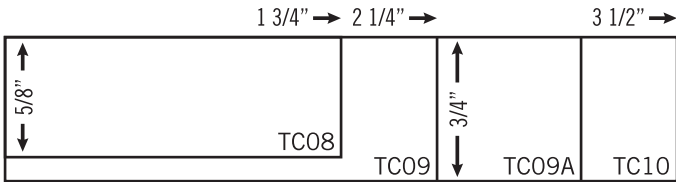

RUBBER STAMP SIZE CHART

PLEASE PRINT A COPY
FOR YOUR USE.

- TC R1 3/8"
- TC R2 5/8"
- TC R3 1 1/8"
- TC R4 1 1/2"
- TC R5 1 7/8"