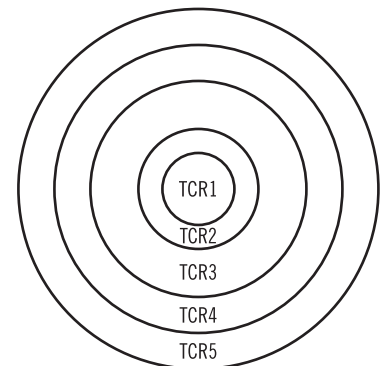

RUBBER STAMP SIZE CHART

PLEASE PRINT A COPY
FOR YOUR USE.

- TC R1 3/8"
- TC R2 5/8"
- TC R3 1 1/8"
- TC R4 1 1/2"
- TC R5 1 7/8"