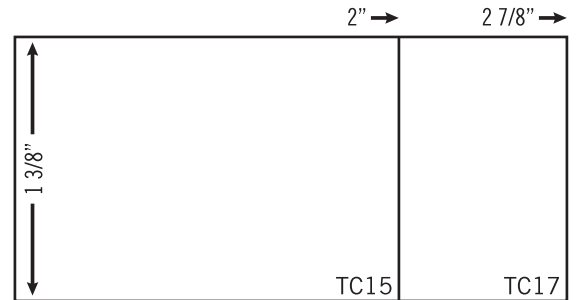

RUBBER STAMP SIZE CHART

PLEASE PRINT A COPY
FOR YOUR USE.

- TC R1 3/8"
- TC R2 5/8"
- TC R3 1 1/8"
- TC R4 1 1/2"
- TC R5 1 7/8"