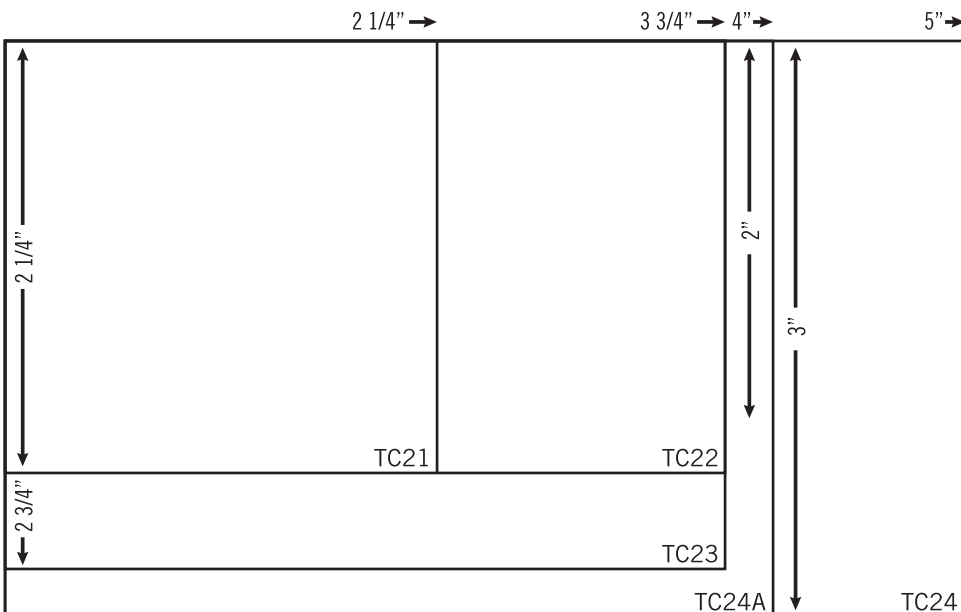

RUBBER STAMP SIZE CHART

PLEASE PRINT A COPY
FOR YOUR USE.

- TC R1 3/8"
- TC R2 5/8"
- TC R3 1 1/8"
- TC R4 1 1/2"
- TC R5 1 7/8"